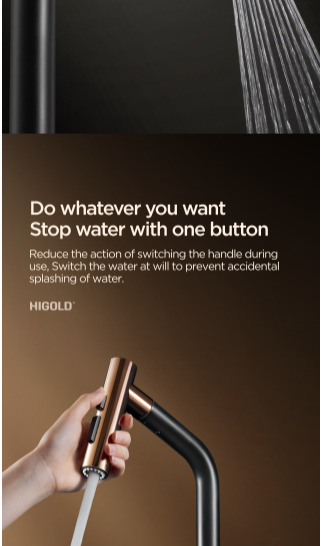

.....

HIGOLD®

Make every washing be an enjoyable moment

Treating life trifles with a thrilling perspective, it's finally believed that life is not lack of beauty indeed.

HIGOLD®

30cm Pull-out Hose

All corners of the sink can be cleaned easily and thoroughly.