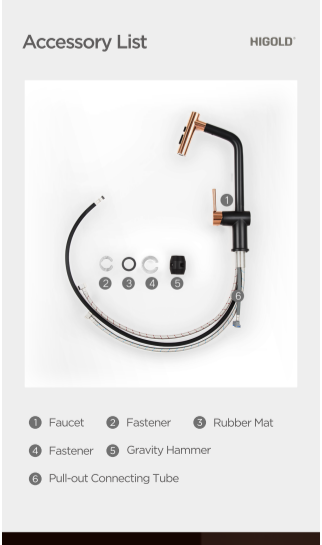

.....

HIGOLD®

Make every washing be an enjoyable moment

Treating life trifles with a thrilling perspective, it's finally believed that life is not lack of beauty indeed.

HIGOLD®

30cm Pull-out Hose

All corners of the sink can be cleaned easily and thoroughly.

HIGOLD®

Higold Leakproof Ceramic Valve

Wear-resistance and Leakage-proof
Reduce the potential risk of rusty on metal valve
Healthier and Safer

HIGOLD®

Tri-functional water outlet

A variety of water outlets, a variety of different uses
Considerate design never stops, Keep improving for convenient use

Meticulous and temperature adjustable
Not only to warm you but to understand you better

HIGOLD®

Product Parameters

HIGOLD®

Item Number : 980128-200 Cutout Hole : ϕ 35mm

Color : PVD Rose Gold + Electrophoresis Black

Color : PVD Gun Grey

Material : Zinc Coated Copper + Stainless Steel Outlet Tube

Size : 425mm (L) X 175mm (W)

Accessory List

HIGOLD®

1 Faucet 2 Fastener 3 Rubber Mat

4 Fastener 5 Gravity Hammer

6 Pull-out Connecting Tube